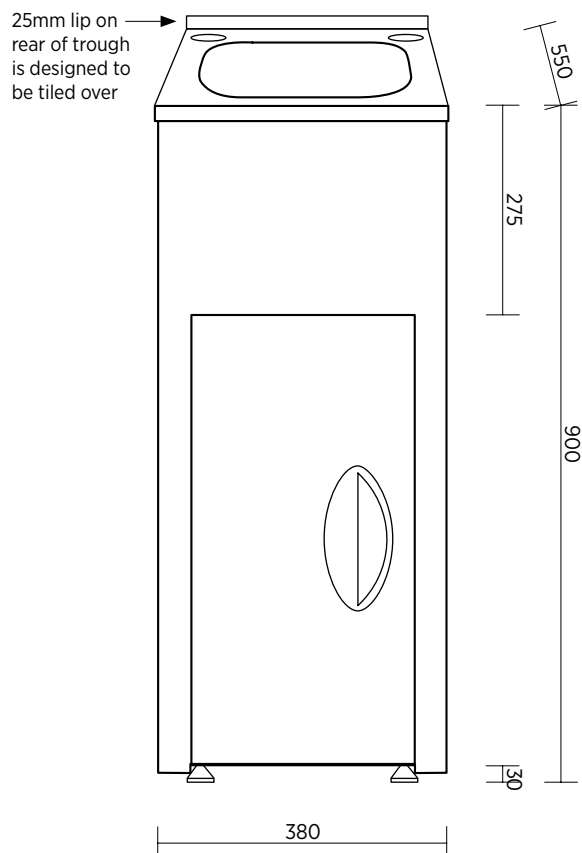

TILOS 380B

35 LITRE 'TINY' LAUNDRY UNIT

35 litre 'Tiny' laundry unit. Stainless steel sink and white powder-coated metal cabinet.

The Tilos laundry units offer a simple, practical option for the laundry.

- Freestanding units
- Powder coated metal cabinet and 304 grade stainless steel sink
- Stainless steel designer basket waste
- Rinse bypass kit included
- Removable panel on each side of cabinet for hose access
- Reversible door
- 42 mm hole on left and right at rear of sink (caps supplied)
- 25 mm lip at rear of trough (designed to be tiled over)
- Height adjustable feet

SUMMARY	One bowl, metal cabinet, one door	
ORDER CODE	191704 Tilos 380B, no overflow	SLC-380B
	191706 Tilos 380B, with overflow kit	SLC-380B-OF
TAPHOLES	42mm taphole on left + right at rear of tub	
WASTE	Includes basket waste	
BYPASS	Includes bypass kit	
OVERFLOW	Optional overflow version includes overflow and bypass	
DOOR	Reversible door can be fitted to open to left or right	
FEET	Height adjustable feet accommodate varying floor levels and elevate cabinet away from floor moisture	

SEIMA

bathroom | kitchen | laundry

seima.com.au

Please note

- All measurements are in millimetres.
- Always use the actual product to verify cutout.
- Use silicone sealant. DO NOT USE EPOXY TYPE ADHESIVES.
- Specifications may vary without notice as part of our continuous improvement practices.